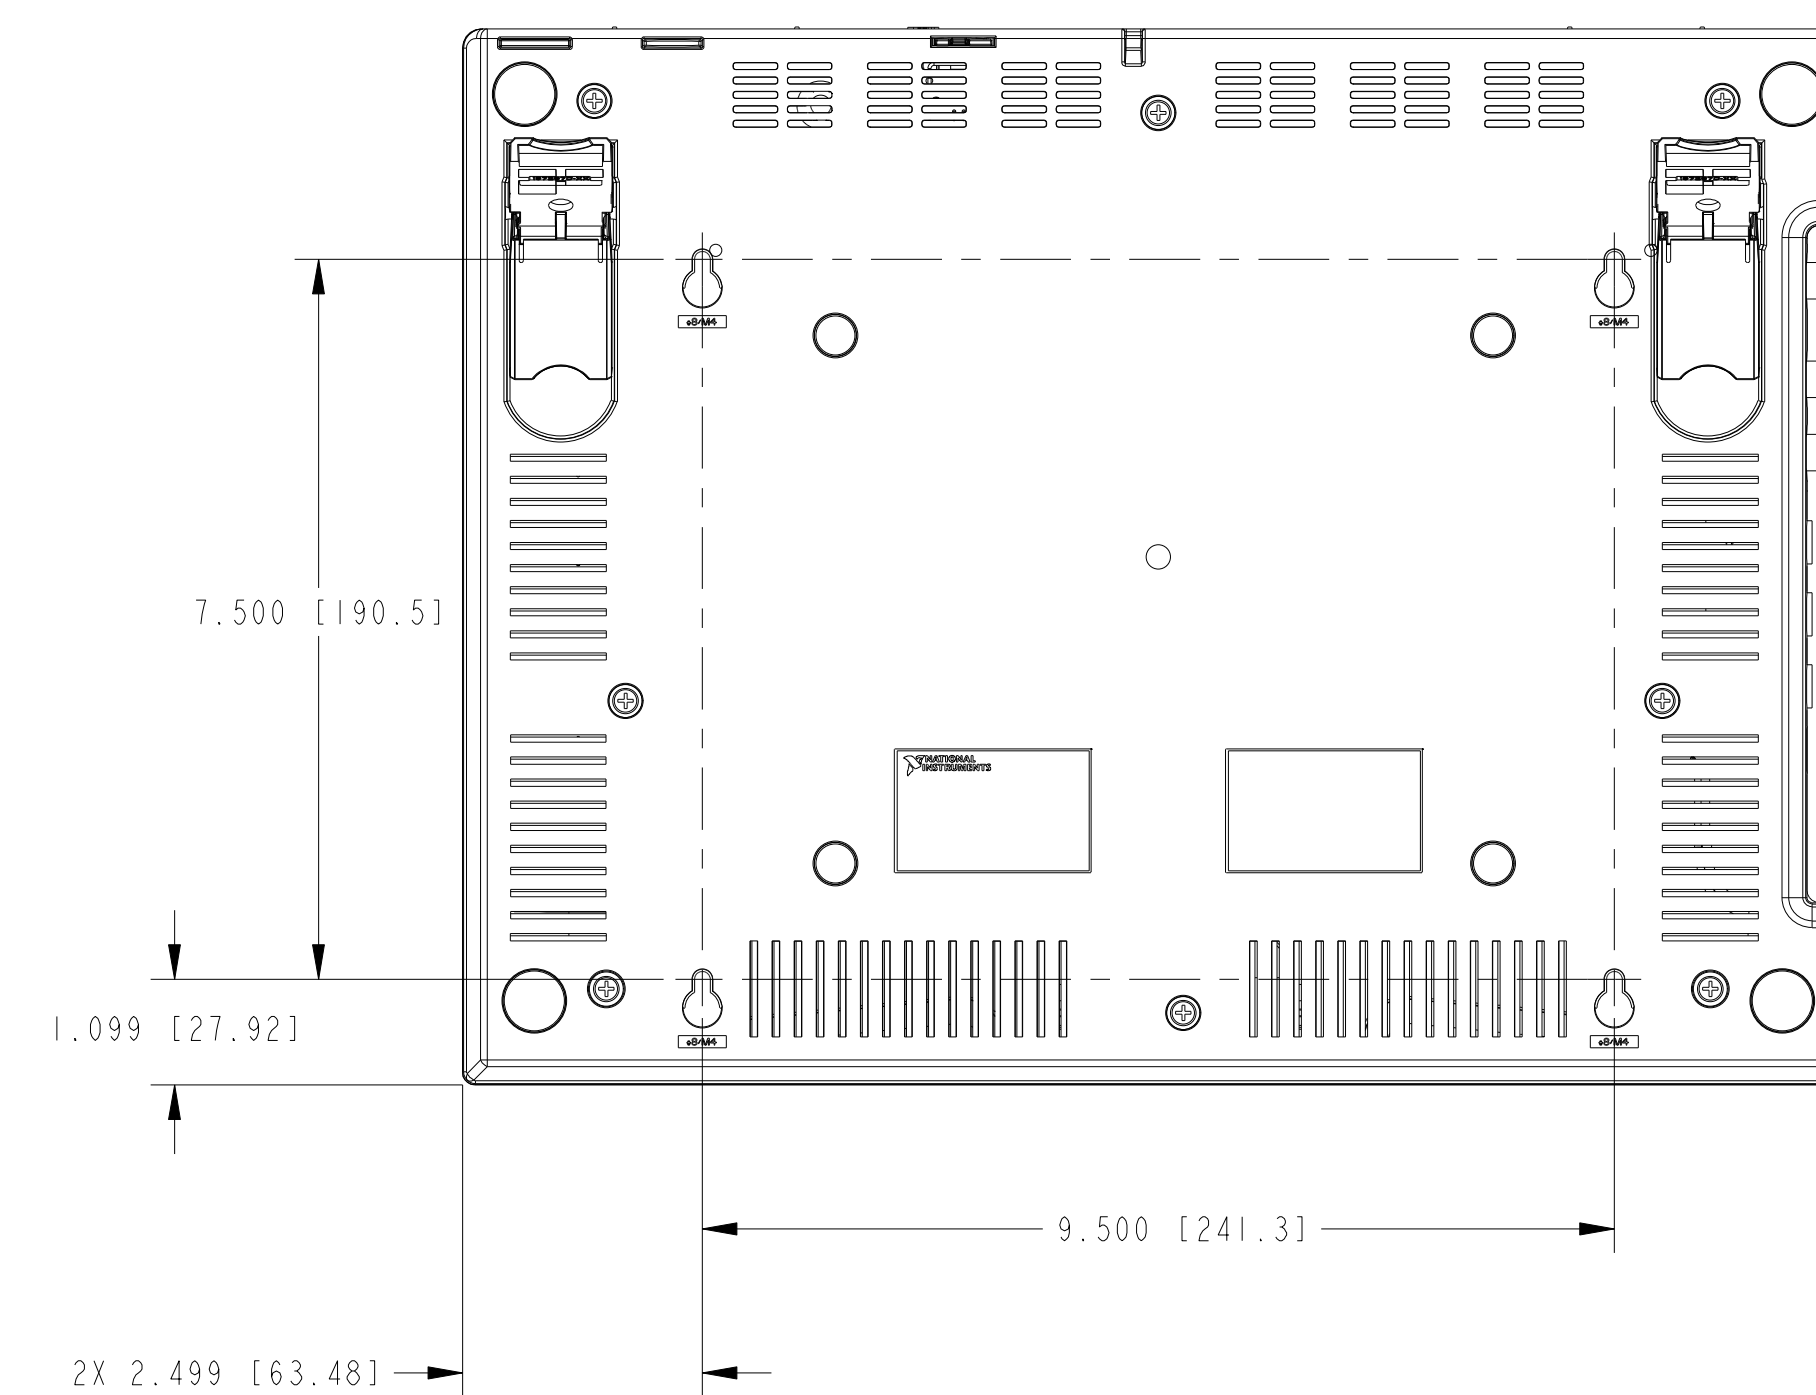

 **CLICK HERE**

**NI ELVIS II**

UNLESS OTHERWISE SPECIFIED DIMENSIONS ARE IN INCHES AND [MILLIMETERS].	 NATIONAL INSTRUMENTS® AUSTIN, TEXAS	
	TITLE ELVIS II, INSTRUMENTATION, PROTOTYPING, AND TEACHING PLATFORM FOR LABS	
DO NOT SCALE DRAWING THIRD ANGLE PROJECTION	SIZE CODE IDENT NO   MM/DD/YYYY D   7U296   03/20/09	SCALE: 1/1   SHEET 1 OF 1 CD.ELVIS2
