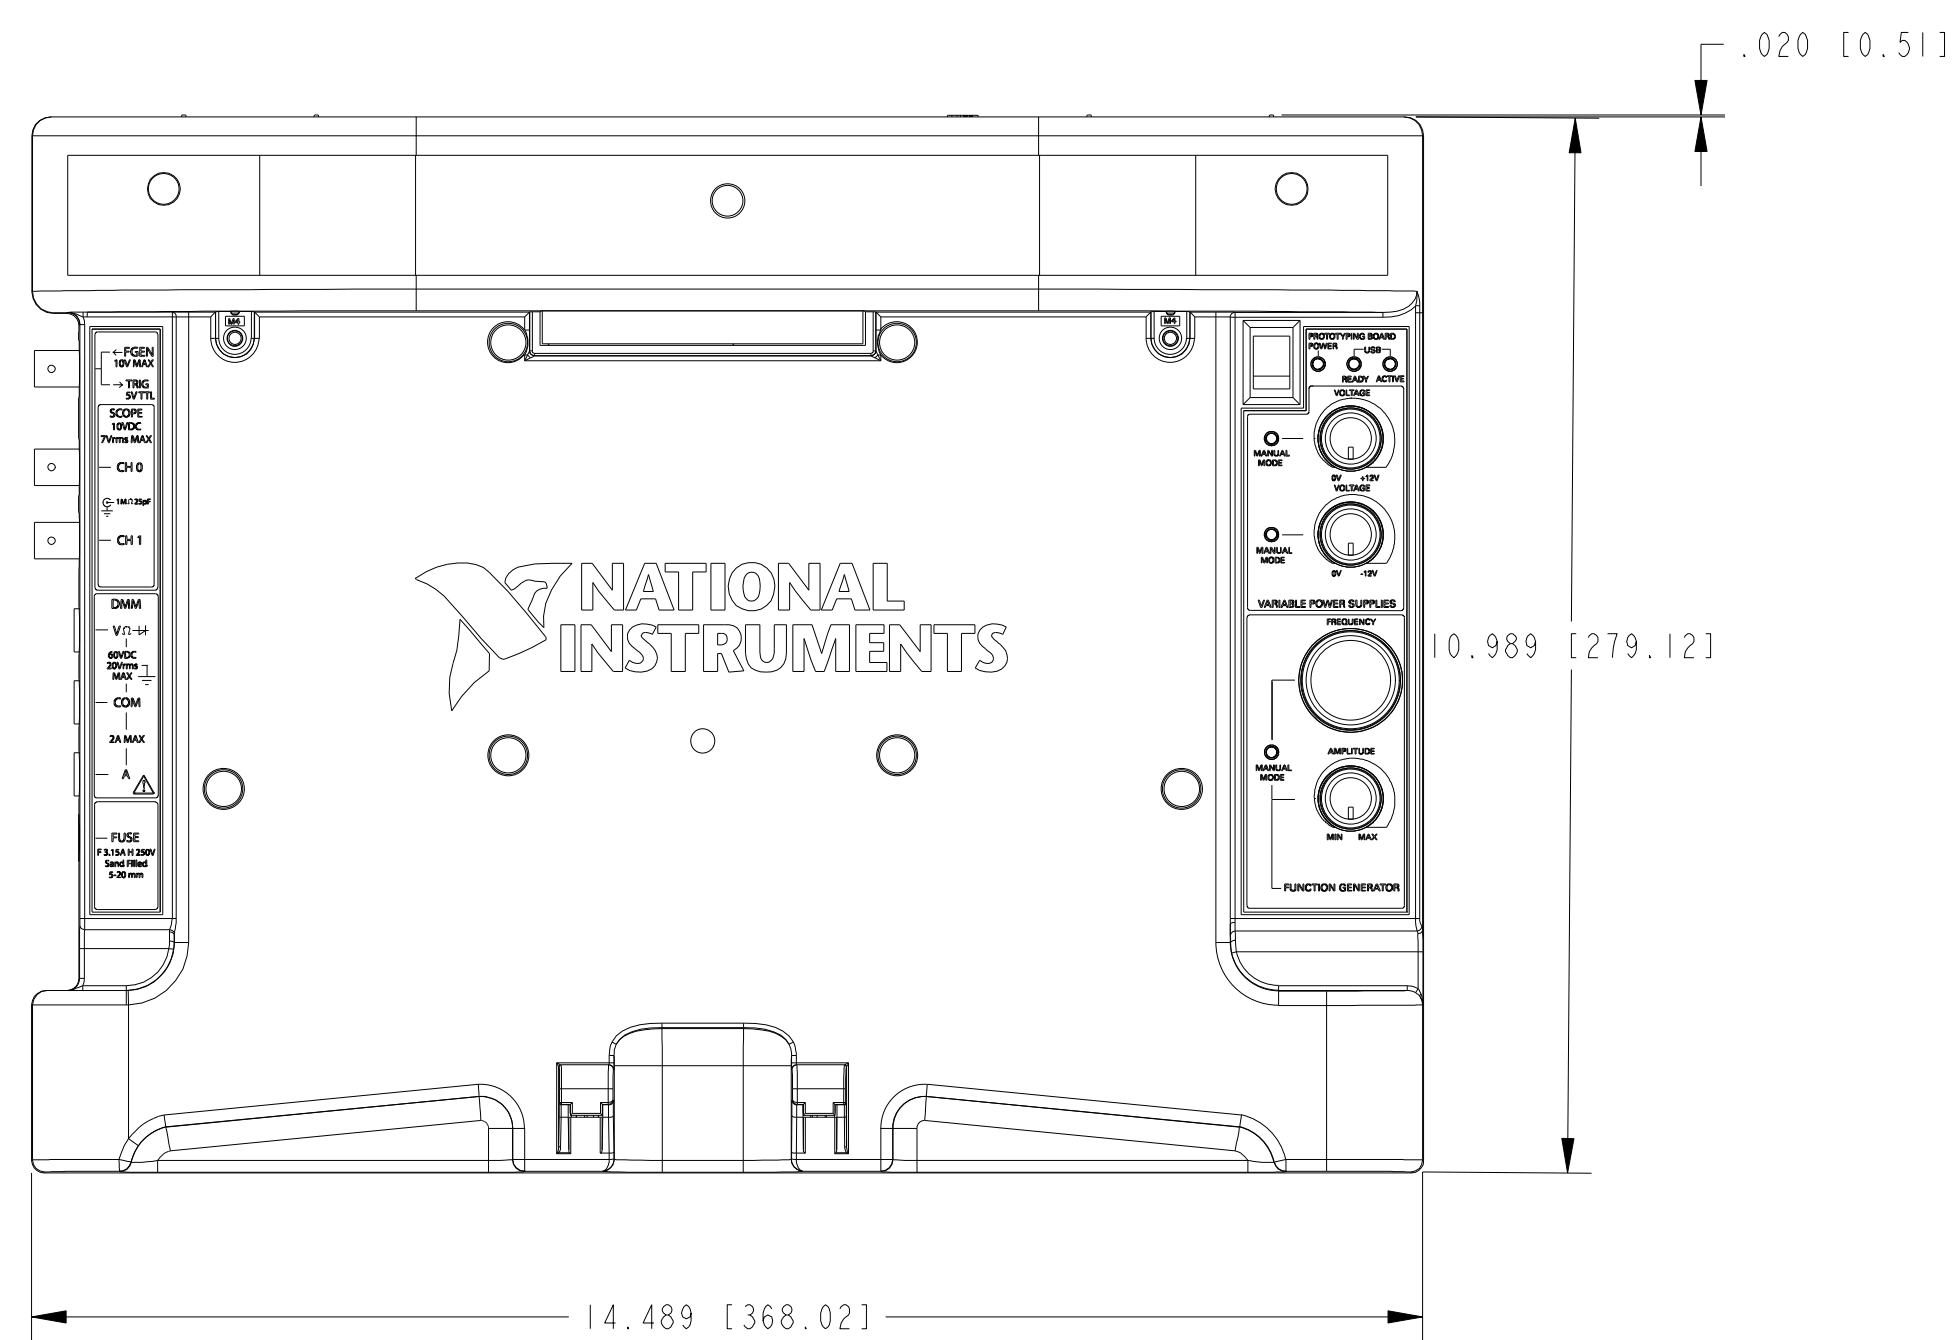

 **CLICK HERE**

**NI ELVIS II**

UNLESS OTHERWISE SPECIFIED DIMENSIONS ARE IN INCHES AND [MILLIMETERS].	 NATIONAL INSTRUMENTS® AUSTIN, TEXAS	
	TITLE ELVIS II, INSTRUMENTATION, PROTOTYPING, AND TEACHING PLATFORM FOR LABS	
DO NOT SCALE DRAWING THIRD ANGLE PROJECTION	SIZE CODE IDENT NO   MM/DD/YYYY D   7U296   03/20/09	SCALE: 1/1   SHEET 1 OF 1 CD.ELVIS2
