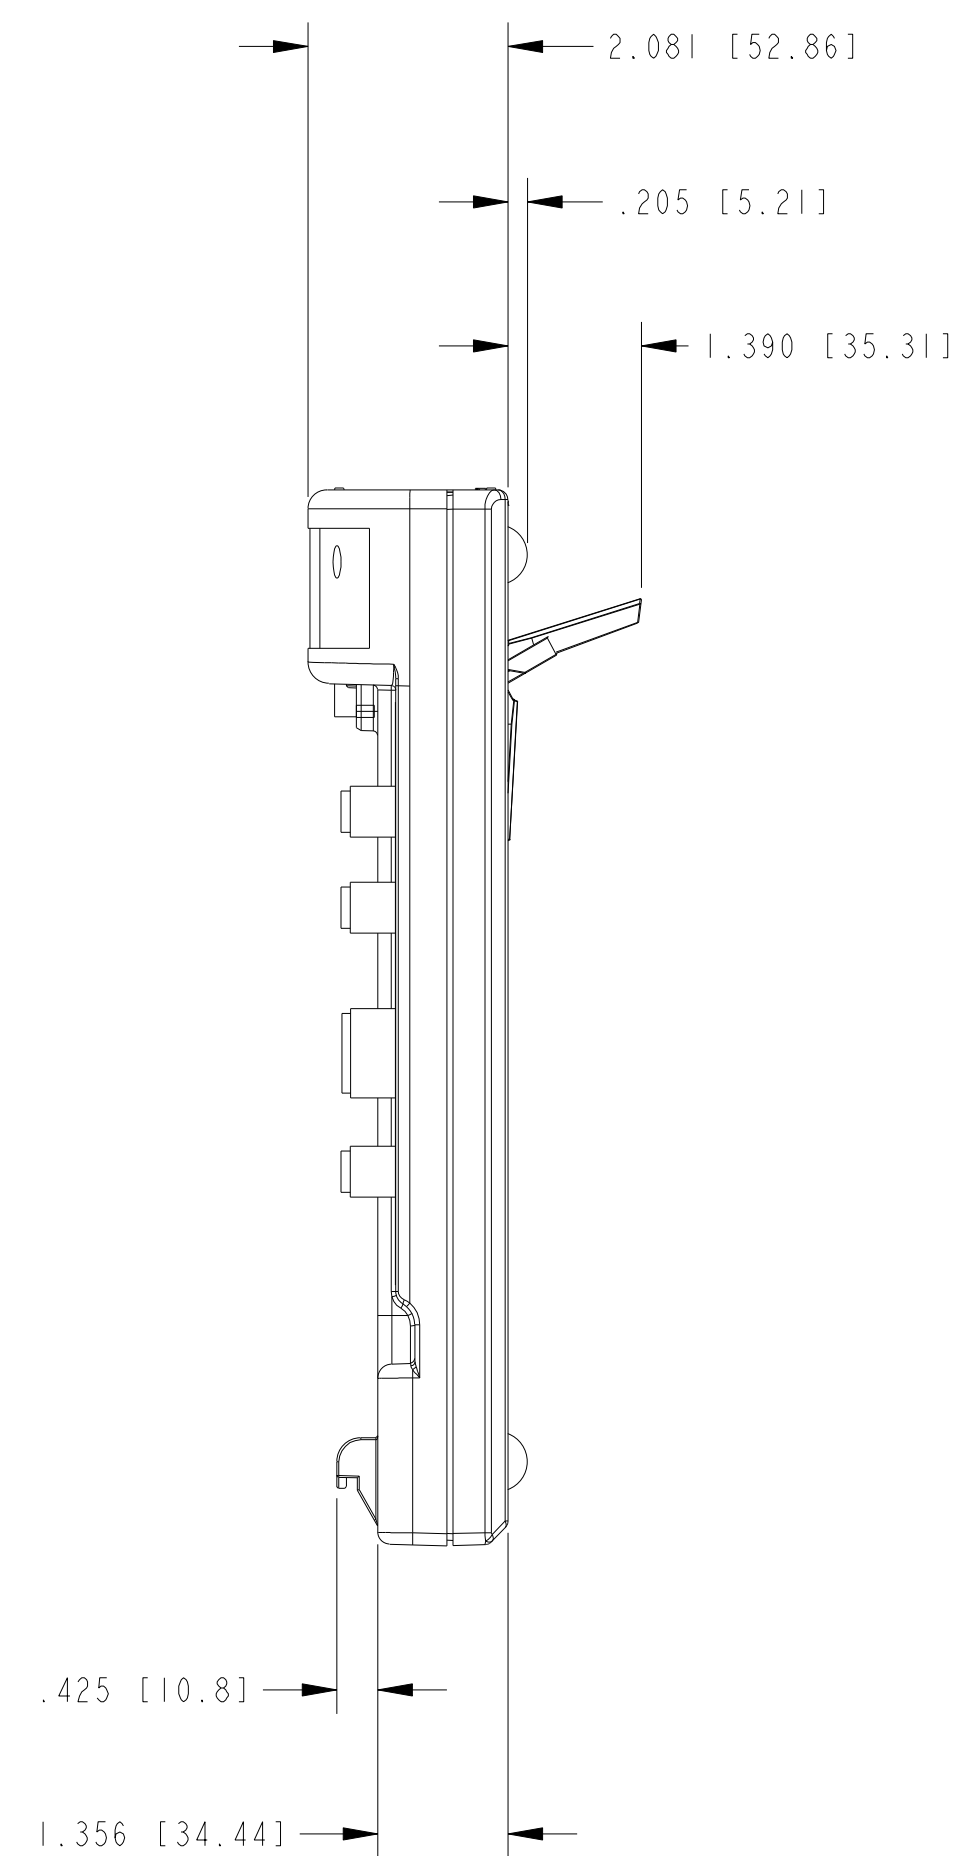

 **CLICK HERE**

**NI ELVIS II**

UNLESS OTHERWISE SPECIFIED DIMENSIONS ARE IN INCHES AND [MILLIMETERS].	 NATIONAL INSTRUMENTS® AUSTIN, TEXAS	
	TITLE ELVIS II, INSTRUMENTATION, PROTOTYPING, AND TEACHING PLATFORM FOR LABS	
DO NOT SCALE DRAWING THIRD ANGLE PROJECTION	SIZE CODE IDENT NO   MM/DD/YYYY D   7U296   03/20/09	SCALE: 1/1   SHEET 1 OF 1 CD.ELVIS2
